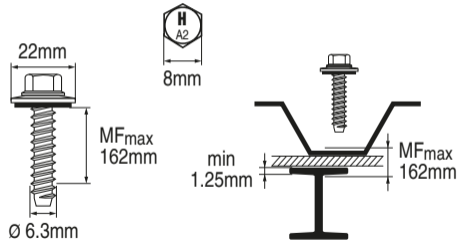

# S-MP 74S 6.3x175

# 283624

Rostfrei / Inox / Stainless A2

2081887